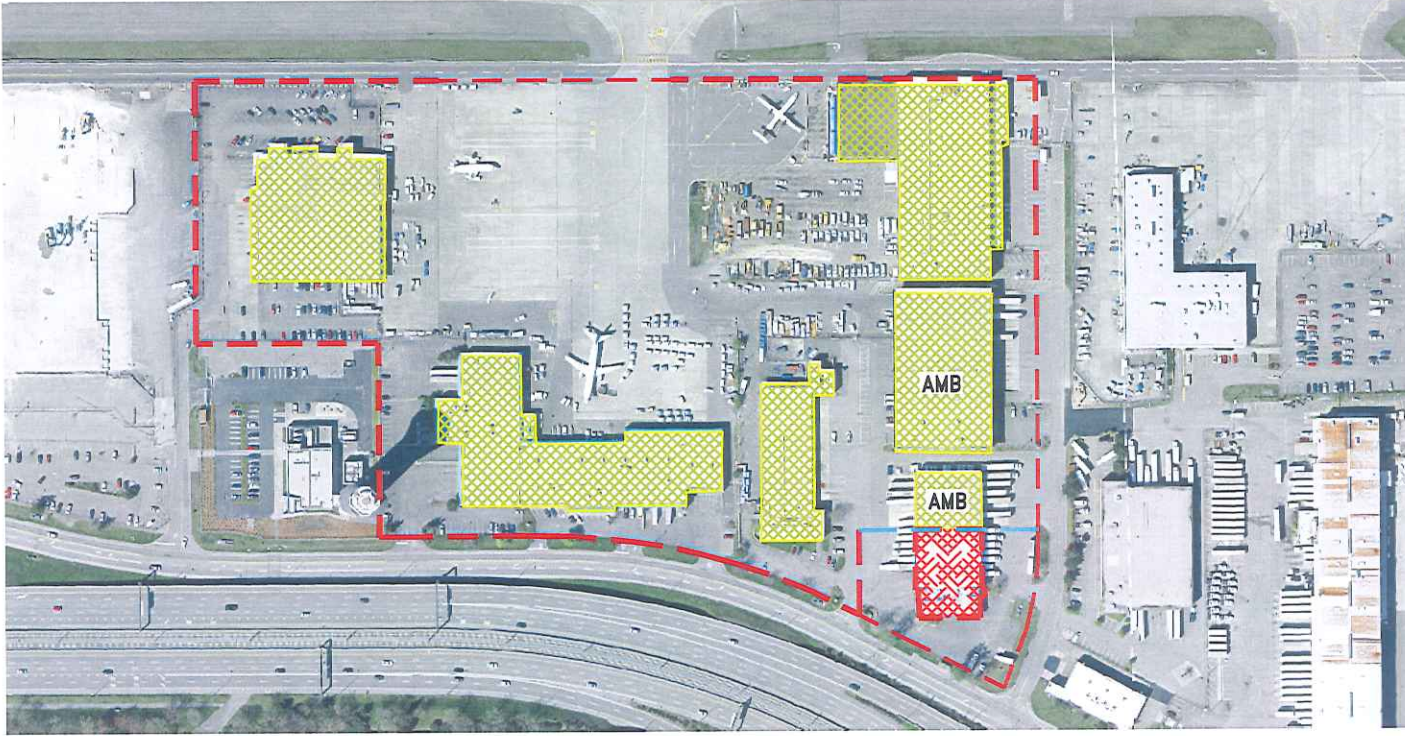

# Exhibit B – Cargo Building Lease Expiration Alignment

Item No. 5d Exhibit B  
Date of Meeting April 1, 2014

### LEGEND:

-  - Cargo building with leases that terminate in 2018
-  - BT Property leased premises

Commission Meeting

Port of Seattle/Aviation Properties Seattle-Tacoma International Airport		DATE:
BUILDING:		ISSUED BY:
LEVEL:		DATE:
LOCATION:		SCALE: